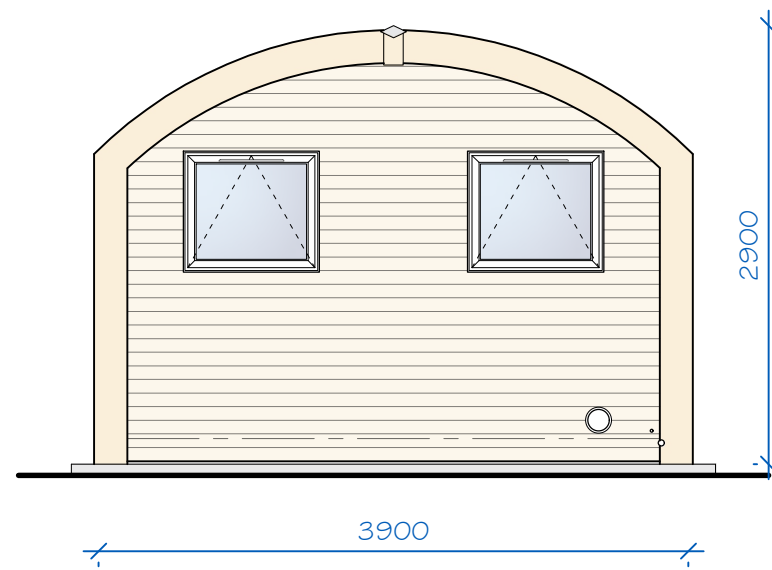

3900

Elevation - Front
Scale - 1:50 @ A3

3900

Elevation - Back
Scale - 1:50 @ A3

8000

Elevation - Side
Scale - 1:50 @ A3

Floor Plan - Ground
Scale - 1:50 @ A3

8000

Elevation - Side
Scale - 1:50 @ A3

'Gorgie Grace' Cabin

- Materials
- Cladding - 22mm Log Board (Painted With Sadolin Extra)
 - Roof Tiles - Lightweight Steel (Grey)
 - Doors & Windows - uPVC Anthracite (Grey)
 - Timber - Redwood