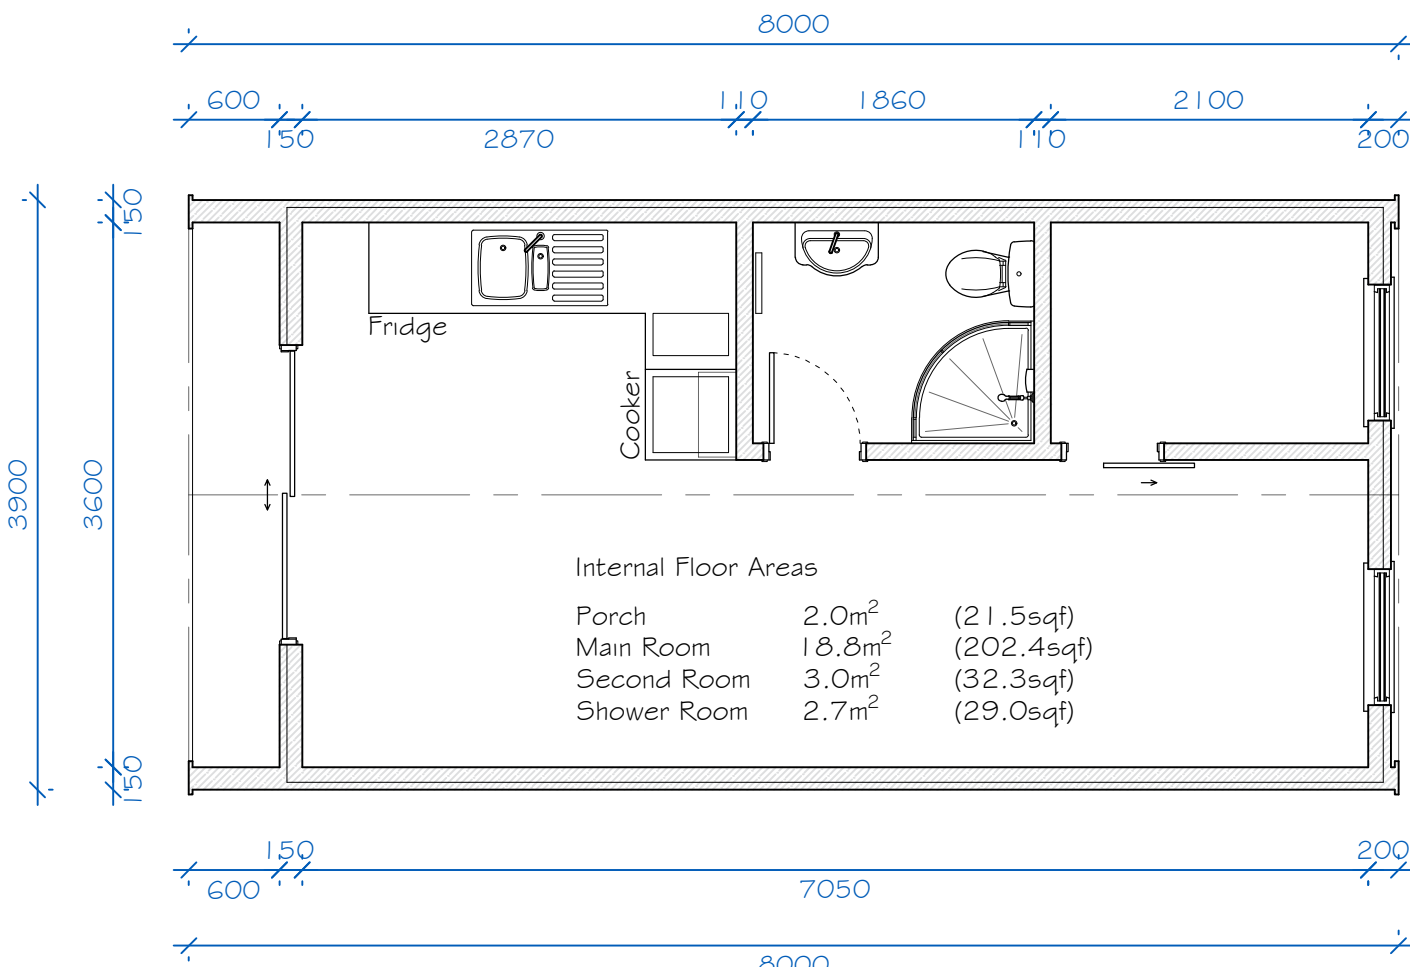

3900

Elevation - Front
Scale - 1:50 @ A3

3900

Elevation - Back
Scale - 1:50 @ A3

8000

Elevation - Side
Scale - 1:50 @ A3

Floor Plan - Ground
Scale - 1:50 @ A3

8000

Elevation - Side
Scale - 1:50 @ A3

'Gorgie Grace' Cabin

- Materials
- Cladding - 22mm Log Board (Painted With Sadolin Extra)
 - Roof Tiles - Lightweight Steel (Grey)
 - Doors & Windows - uPVC Anthracite (Grey)
 - Timber - Redwood