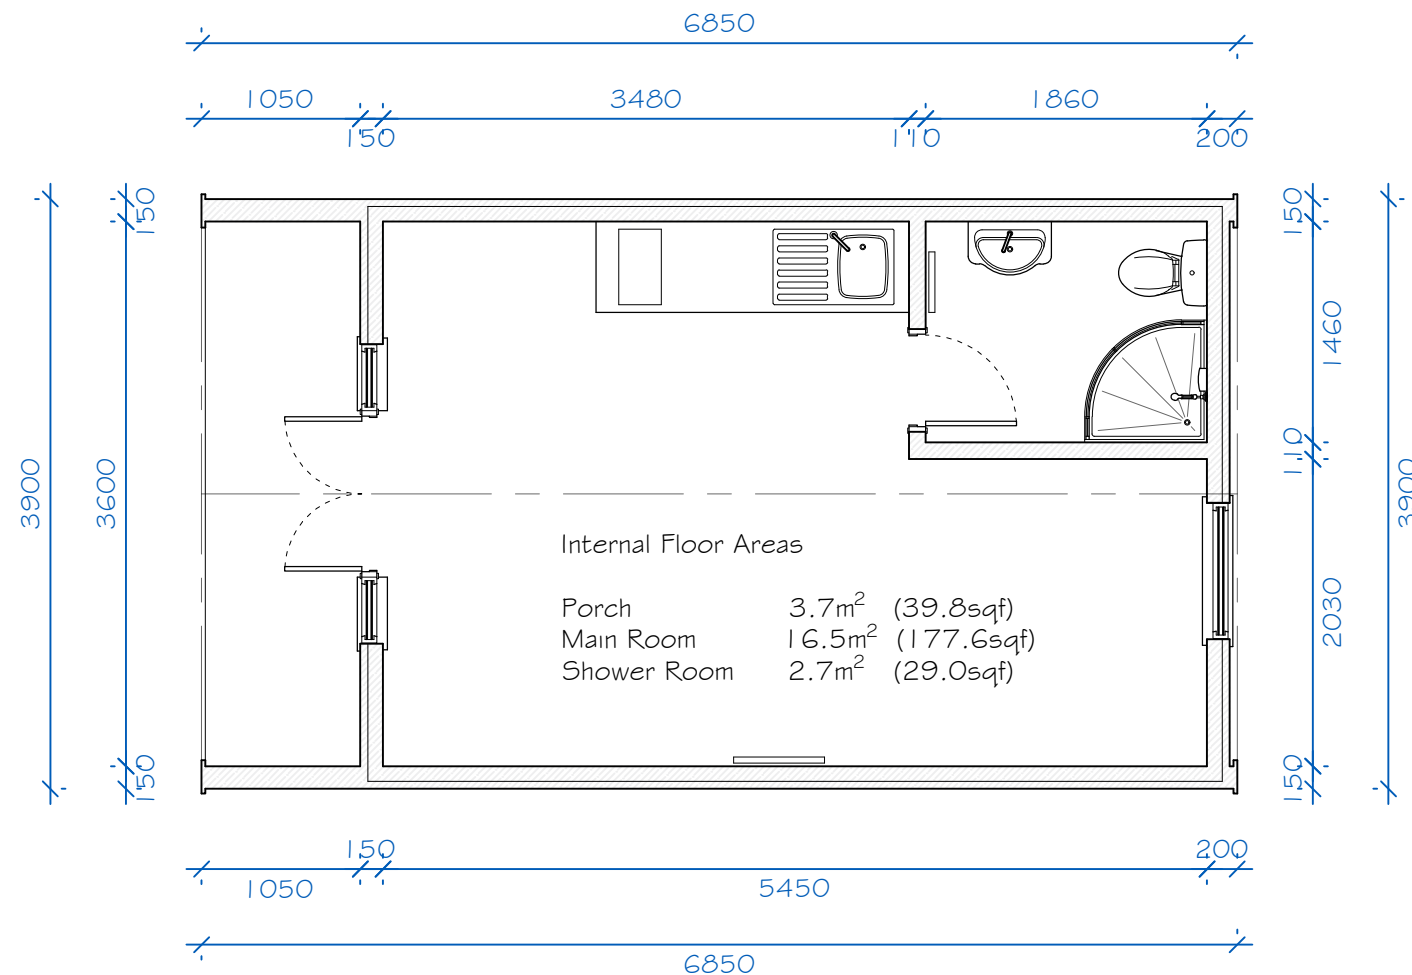

**Elevation - Front**  
Scale - 1:50 @ A3

**Elevation - Back**  
Scale - 1:50 @ A3

**Elevation - Side**  
Scale - 1:50 @ A3

**Floor Plan - Ground**  
Scale - 1:50 @ A3

**Elevation - Side**  
Scale - 1:50 @ A3

All dimensions in mm unless otherwise stated.

**HOLMCROFT CABINS**

Holmcroft Cabins Ltd  
Unit 1A  
Creca Industrial Estate  
Annan  
DG12 GRP  
Scotland